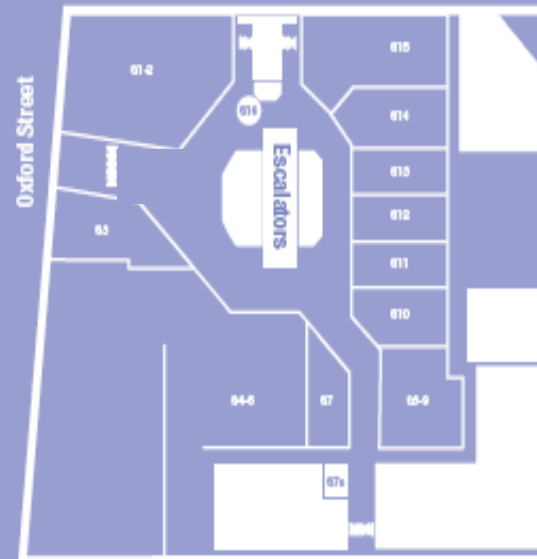

west one SHOPPING

First Floor

FASHION

Burton

Dorothy Perkins

Ground Floor

FOOD/FASHION/SERVICE STORES

G4-6 Boots

G13 Starbucks

G12 Accessorize

G16 Sweet Express

G8-9 McDonald's

Lower Floor & Bond Street Station

FOOD/FASHION/SERVICE STORES

K1 AMT Coffee

L5-6 McDonald's

L13 Fresh Collection

L8 Supercuts

Dry Cleaning & Shoe Repairs

L9-11 Superdrug

L12 Holland & Barrett

L14 Tie Rack

L1-4 Marks & Spencer

K3 Watch Shop

Simply Food

K2 Xscess Accessories

Ground Floor

Davies Street

Lower Floor

Bond Street
Underground
Station and
Ticket Office